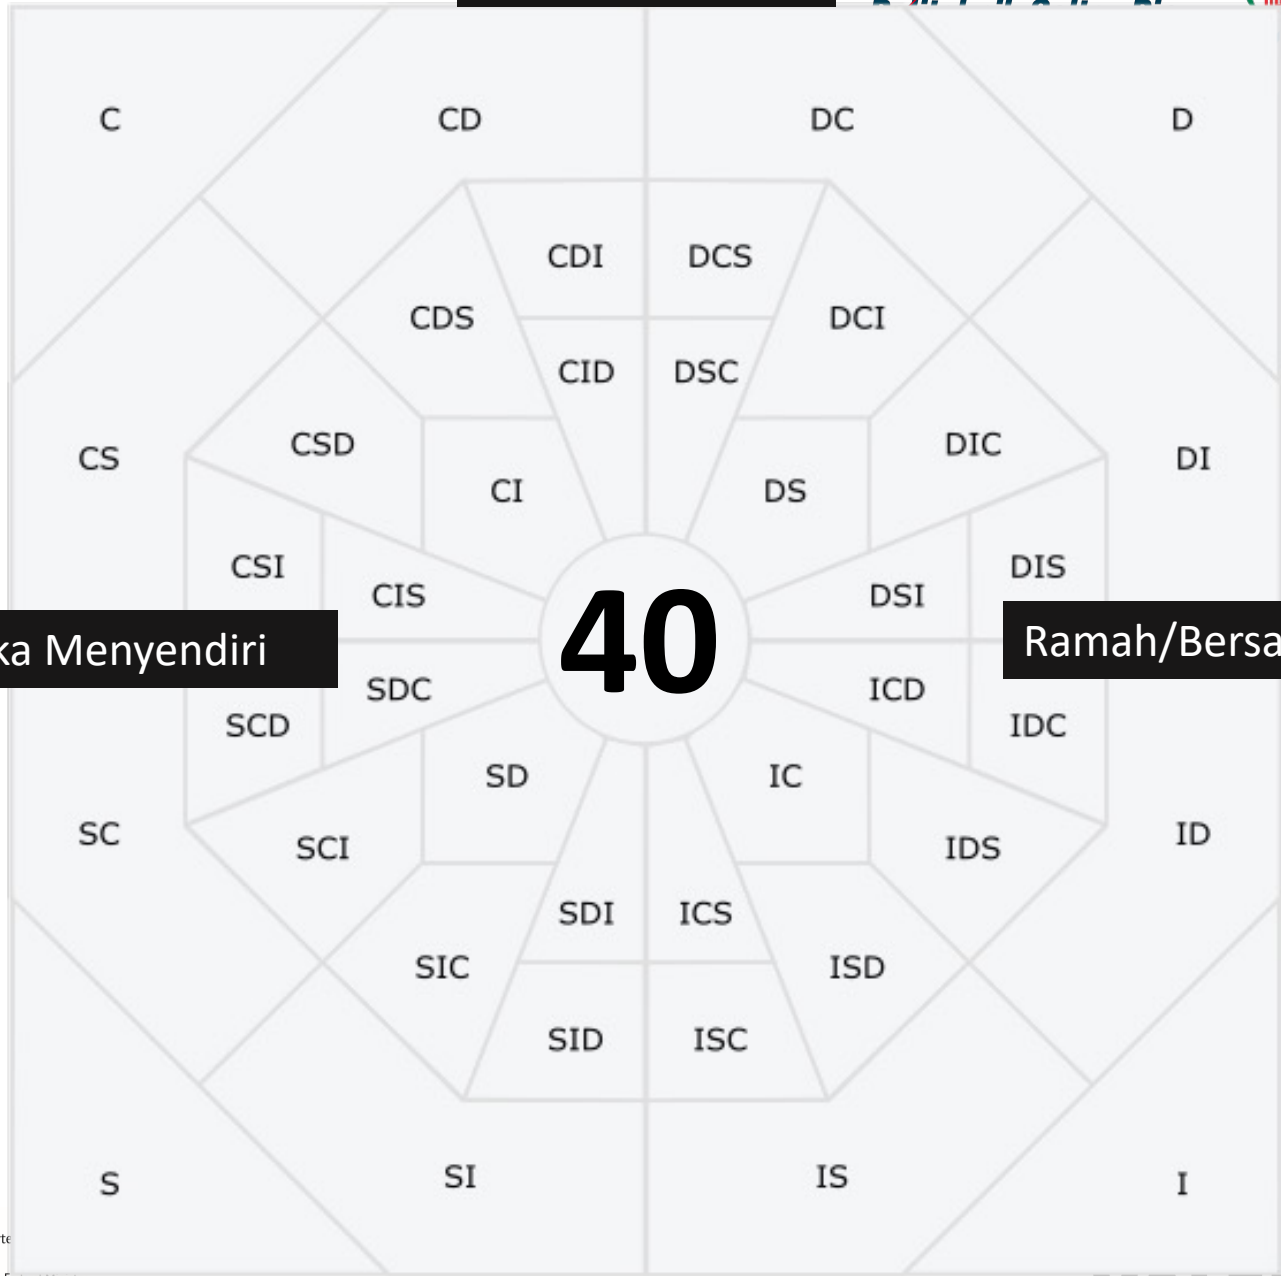

Politeknik Caltex Riau

DISC Personality

Muhammad Ihsan Zul

DISC Personality

- One of the personality assessment methods widely used in:
 - Labour Recruitment
 - Team Management
- Four main styles
 - Dominance
 - Influence
 - Conscientiousness (*kānCHē' en(t)SHasnəs*)
 - Steadiness

disc profile

DISC

Pendiam/Suka Menyendiri

Ramah/Bersahabat

Orientasi Orang/Tim

Let's Start!

- <https://vokasikuatriau.pcr.ac.id/disc/>

Access Code: