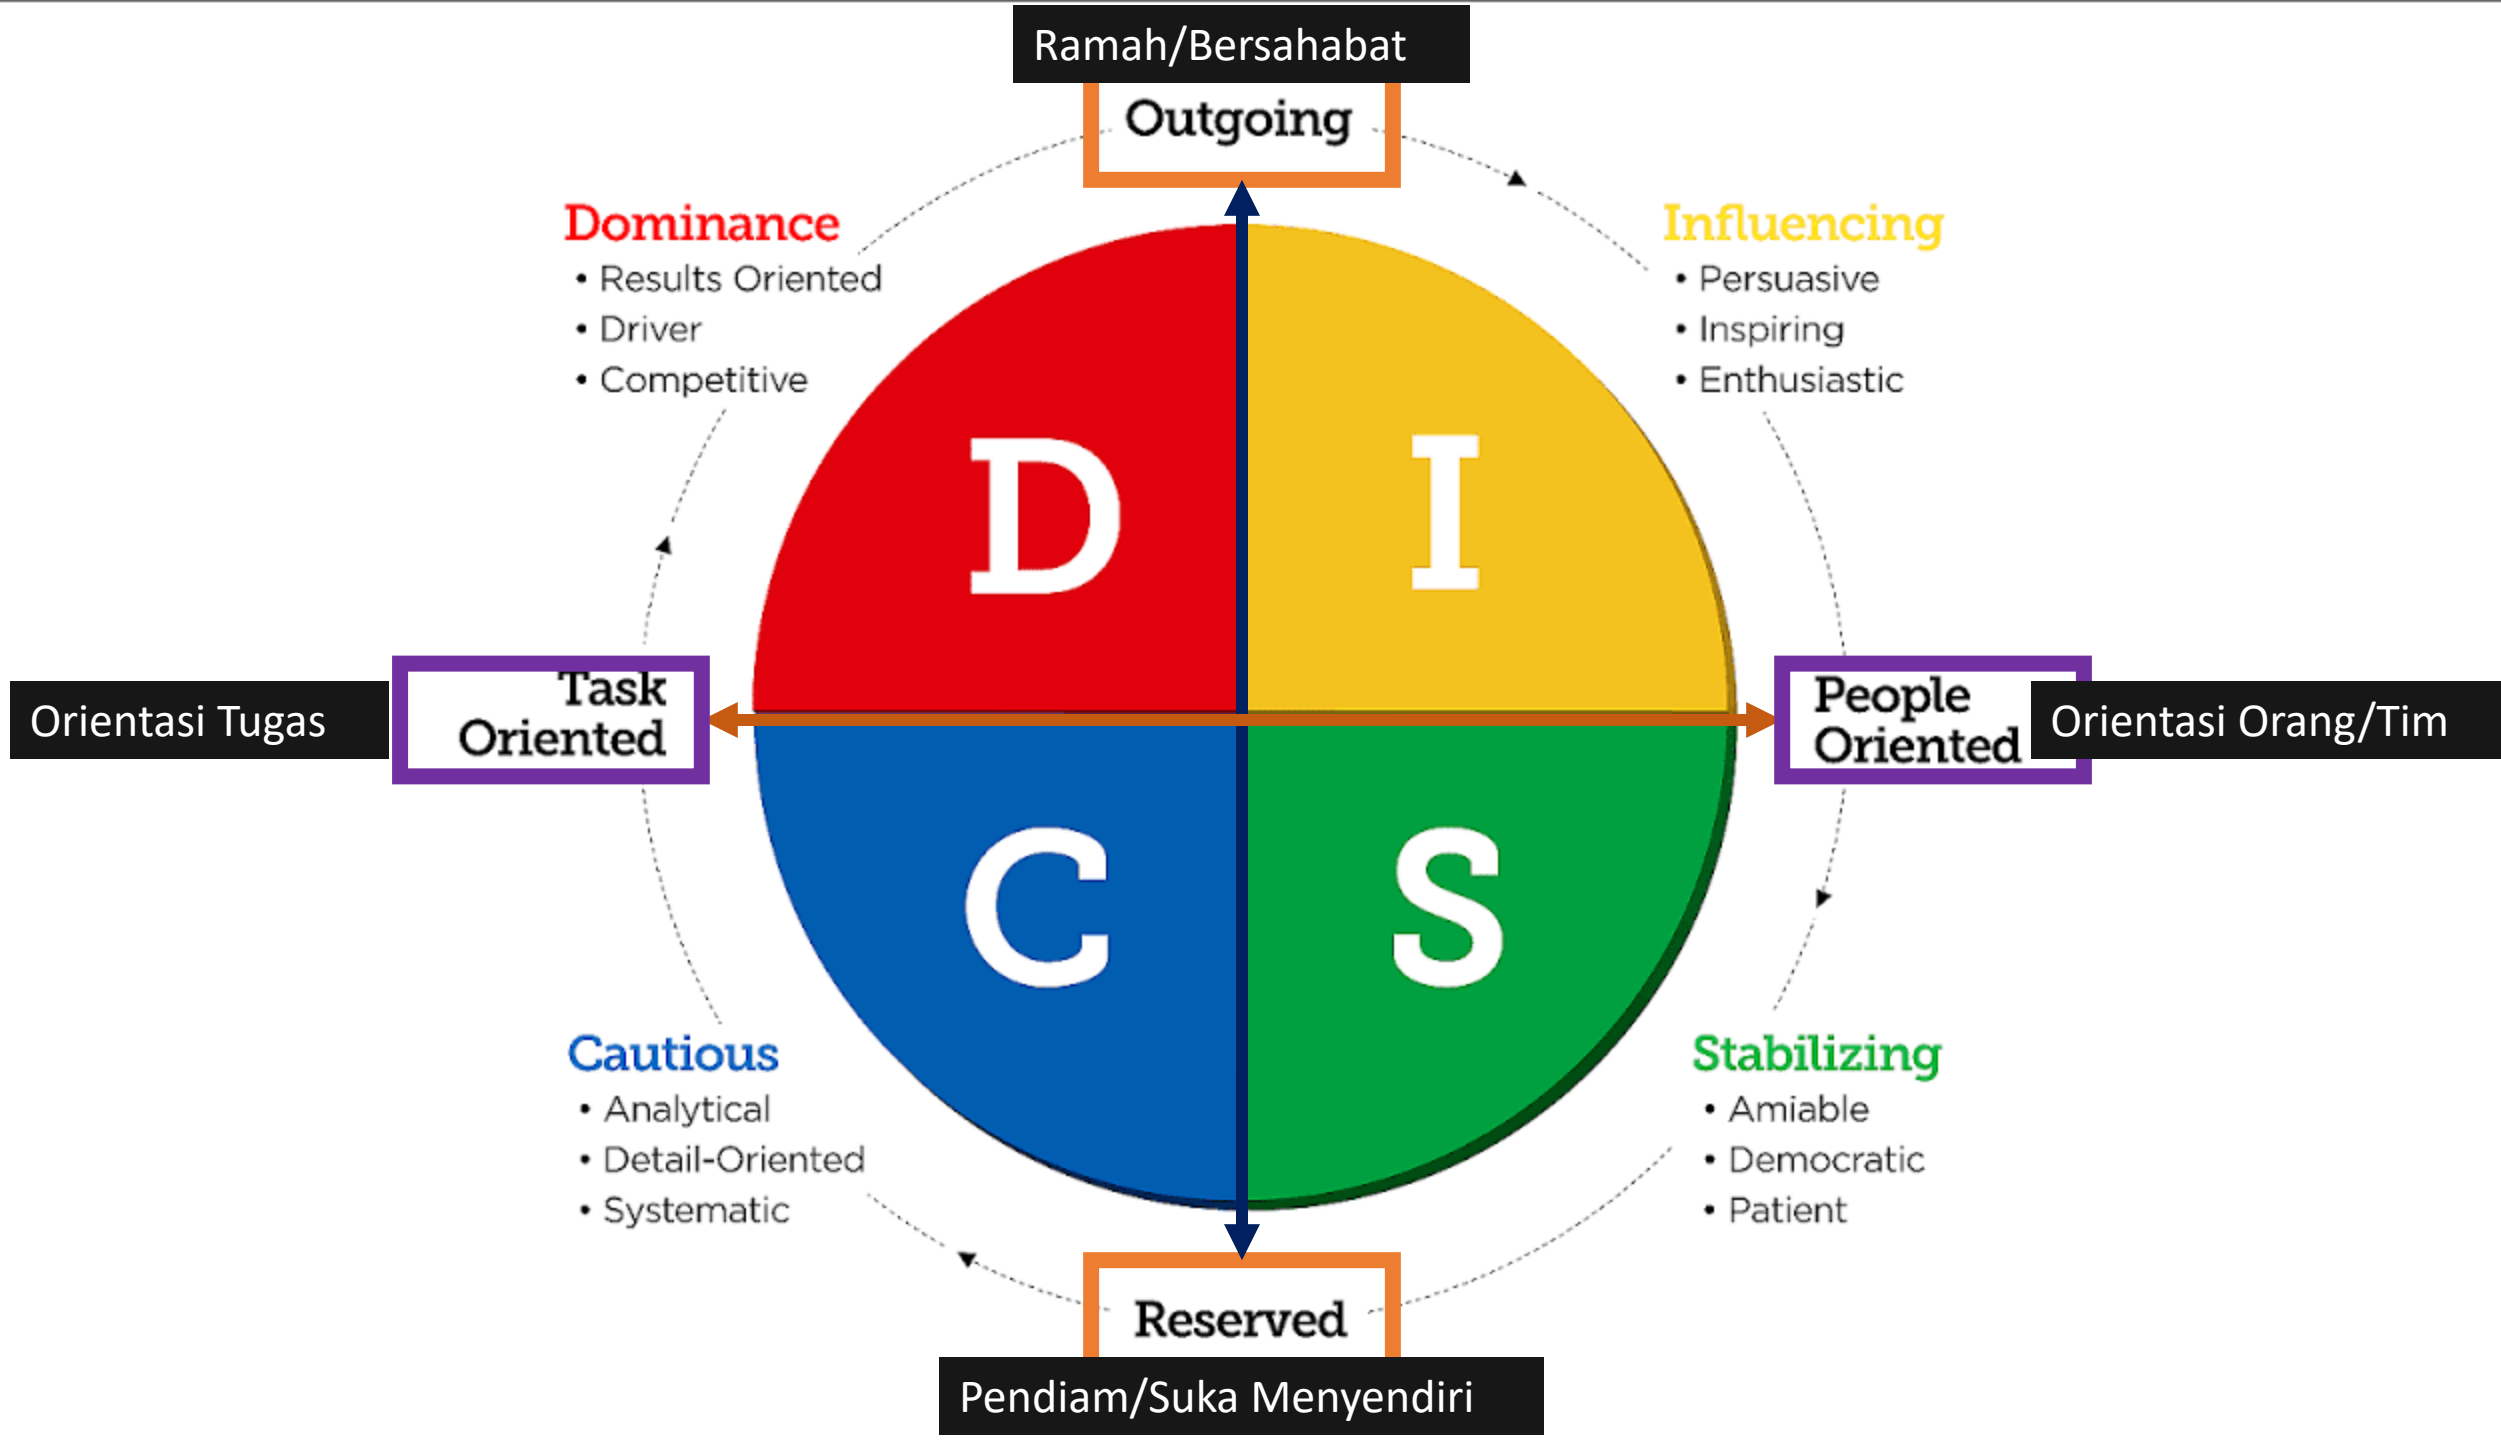

Politeknik Caltex Riau

DISC Personality

Muhammad Ihsan Zul

DISC Personality

- One of the personality assessment methods widely used in:
 - Labour Recruitment
 - Team Management
- Four main styles
 - Dominance
 - Influence
 - Conscientiousness (*kānCHē' en(t)SHasnəs*)
 - Steadiness

disc profile

DISC

Pendiam/Suka Menyendiri

Ramah/Bersahabat

Orientasi Orang/Tim

Let's Start!

- <https://vokasikuatriau.pcr.ac.id/disc/>

Access Code:

202328

Provide your full name in the form

DISC detects human characters in three conditions:

- In public
- Under pressure
- Genuine/Latent

Online Psikotes

Home • Dashboard • Online Psikotes

Hello,

Ayo ikut psikotes, untuk mengetahui karakter kamu